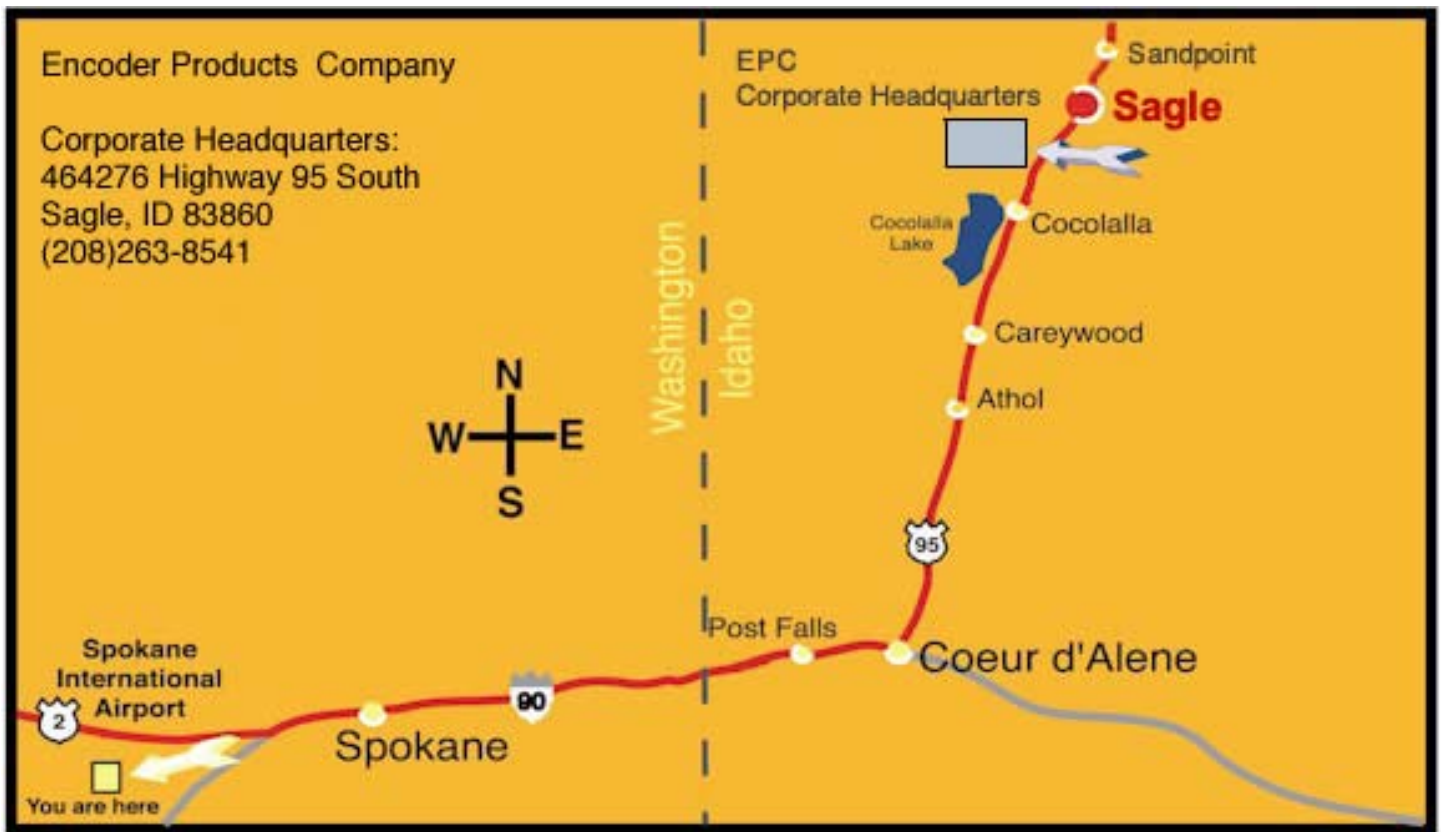

EPC Corporate Headquarters

Directions from Spokane Airport to Encoder Products Corporate Headquarters, Sagle, Idaho

Total Estimated Time: 1.5 hours *(Please allow additional time for weather and road construction delays.)*

Total Distance: 73 miles (133 km)

Hotel Recommendations:

LaQuinta Inn
415 Cedar Street
Sandpoint, ID 83864
Tel: 208-263-9581; 800-531-5900

Quality Inn
807 N 5th Avenue
Sandpoint, ID 83864
Tel: 208-263-2111

Best Western Edgewater Resort
56 Bridge Street
Sandpoint, ID 83864
Tel: 208-263-3194

Holiday Inn Express
477326 Highway 95 N
Ponderay, ID 83852
Tel: 208-255-4500; 888-465-4329