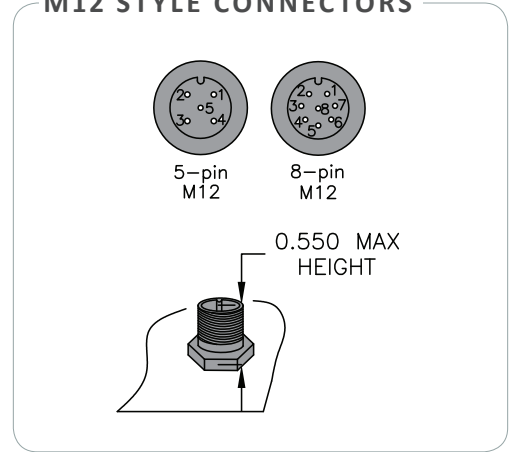

CONNECTOR PIN CONFIGURATION DIAGRAMS

M23 STYLE CONNECTORS

BAYONET STYLE CONNECTORS

MS STYLE CONNECTORS

M12 STYLE CONNECTORS

9-PIN D-SUB

8-PIN MOLEX HEADER

CABLE GLAND

8-PIN MOLEX HEADER FOR THE 30M

16-PIN MOLEX HEADER FOR THE 30M