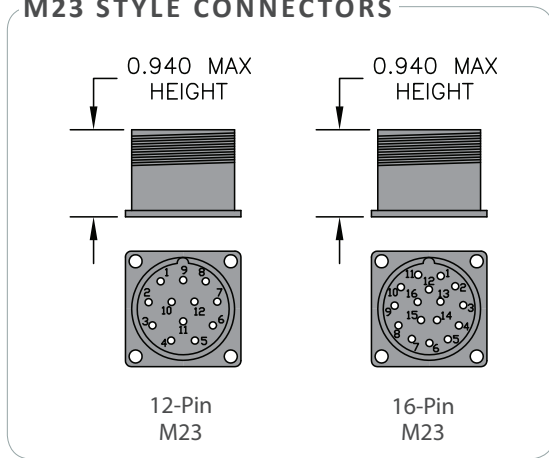

CONNECTOR PIN CONFIGURATION DIAGRAMS

M23 STYLE CONNECTORS

BAYONET STYLE CONNECTORS

MS STYLE CONNECTORS

M12 STYLE CONNECTORS

9-PIN D-SUB

8-PIN MOLEX HEADER

CABLE GLAND

8-PIN MOLEX HEADER FOR THE 30M

16-PIN MOLEX HEADER FOR THE 30M