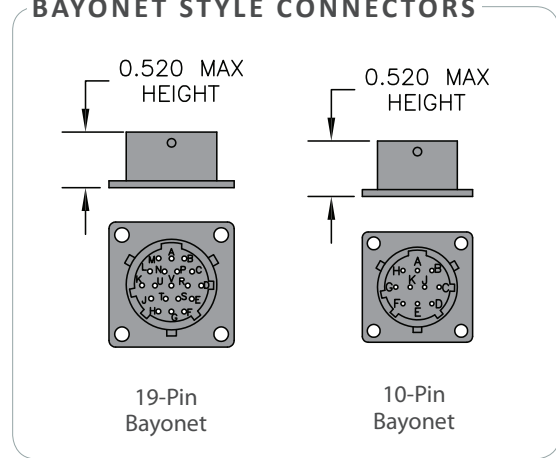

CONNECTOR PIN CONFIGURATION DIAGRAMS

M23 STYLE CONNECTORS

BAYONET STYLE CONNECTORS

MS STYLE CONNECTORS

M12 STYLE CONNECTORS

9-PIN D-SUB

8-PIN MOLEX HEADER

CABLE GLAND

8-PIN MOLEX HEADER FOR THE 30M

16-PIN MOLEX HEADER FOR THE 30M