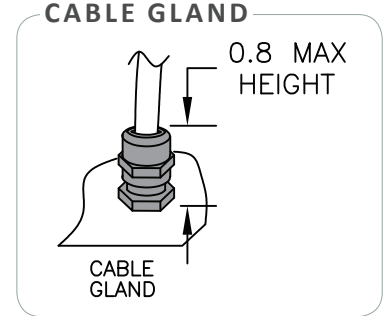

CONNECTOR PIN CONFIGURATION DIAGRAMS

M23 STYLE CONNECTORS

BAYONET STYLE CONNECTORS

MS STYLE CONNECTORS

M12 STYLE CONNECTORS

9-PIN D-SUB

8-PIN MOLEX HEADER

CABLE GLAND

8-PIN MOLEX HEADER FOR THE 30M

16-PIN MOLEX HEADER FOR THE 30M