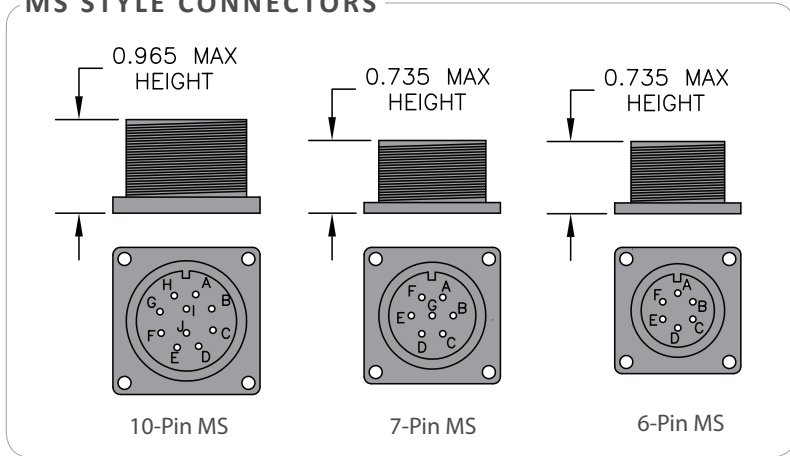

CONNECTOR PIN CONFIGURATION DIAGRAMS

M23 STYLE CONNECTORS

BAYONET STYLE CONNECTORS

MS STYLE CONNECTORS

M12 STYLE CONNECTORS

9-PIN D-SUB

8-PIN MOLEX HEADER

CABLE GLAND

8-PIN MOLEX HEADER FOR THE 30M

16-PIN MOLEX HEADER FOR THE 30M