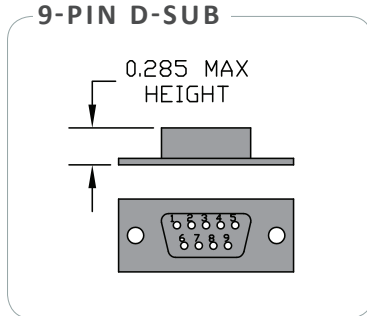

CONNECTOR PIN CONFIGURATION DIAGRAMS

M23 STYLE CONNECTORS

BAYONET STYLE CONNECTORS

MS STYLE CONNECTORS

M12 STYLE CONNECTORS

9-PIN D-SUB

8-PIN MOLEX HEADER

CABLE GLAND

8-PIN MOLEX HEADER FOR THE 30M

16-PIN MOLEX HEADER FOR THE 30M