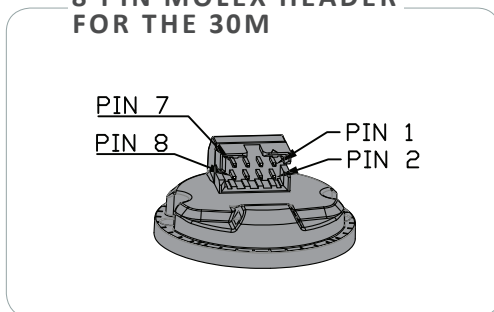

CONNECTOR PIN CONFIGURATION DIAGRAMS

M23 STYLE CONNECTORS

BAYONET STYLE CONNECTORS

MS STYLE CONNECTORS

M12 STYLE CONNECTORS

9-PIN D-SUB

8-PIN MOLEX HEADER

CABLE GLAND

8-PIN MOLEX HEADER FOR THE 30M

16-PIN MOLEX HEADER FOR THE 30M