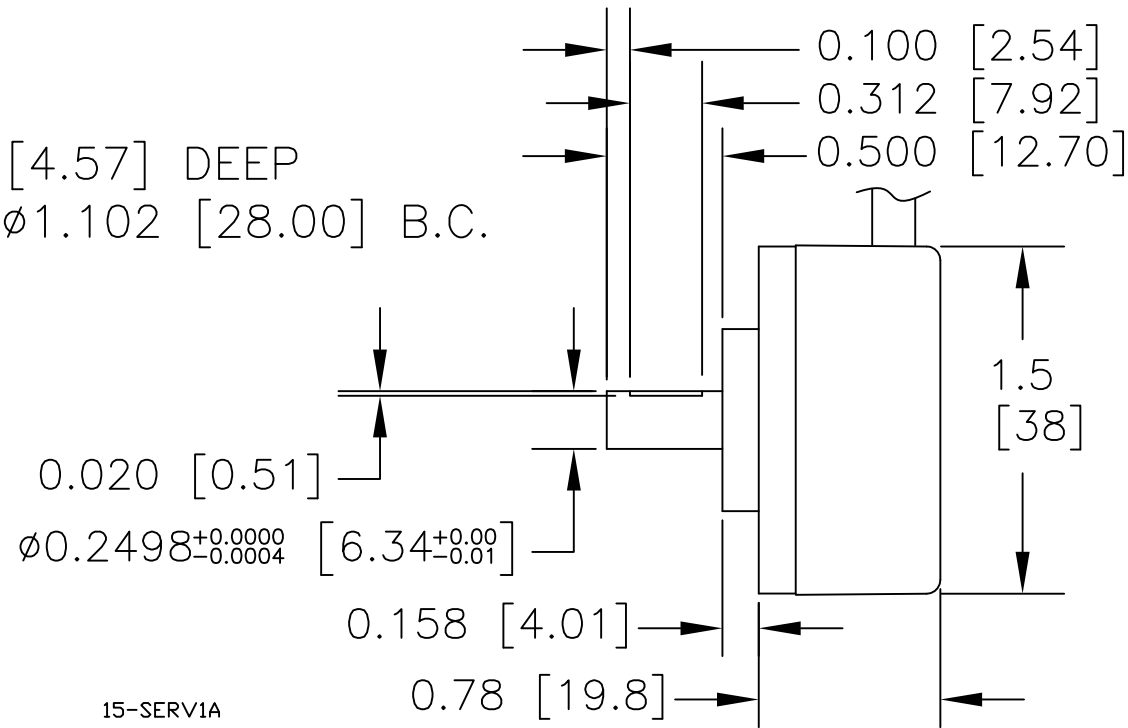

REVISIONS		
LTR	DESCRIPTION	DATE
-	INITIAL RELEASE	03/30/04
A	ECO #02531 GMA	03/16/06
B	ECO #06820 GMA	10/30/14

CABLE LENGTH  
18" [457] STANDARD

15-SERV1A

ISSUE DATE	TOLERANCE		ENCODER PRODUCTS COMPANY	
NEXT ASSEMBLY	DECIMAL $\pm$ .005	INITIAL DR BSR 1/05/04	NAME AND TITLE MODEL 15 SERVO MOUNT	
PREV ASSEMBLY	DECIMAL $\pm$ .01	CK	DWG NUMBER 15-serv1	REV. B
PART NUMBER	ANGULAR $\pm$ .1°	QC		
		MFG	DWG SIZE B	SCALE NONE
		PRJ ENG	SHEET 1	OF 1