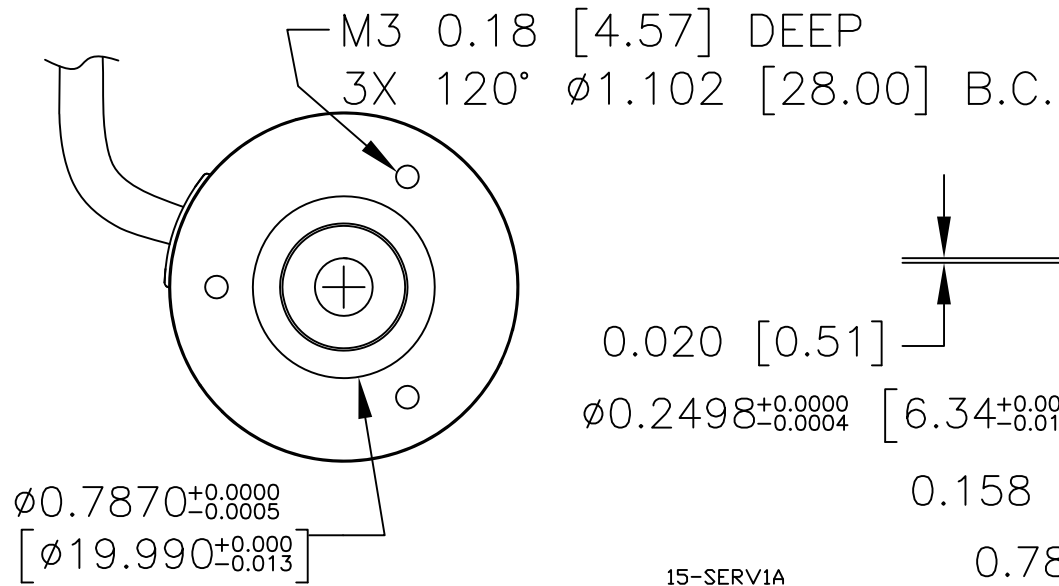

REVISIONS		
LTR	DESCRIPTION	DATE
-	INITIAL RELEASE	03/30/04
A	ECO #02531 GMA	03/16/06
B	ECO #06820 GMA	10/30/14

CABLE LENGTH  
18" [457] STANDARD

15-SERV1A

ISSUE DATE	TOLERANCE		ENCODER PRODUCTS COMPANY	
NEXT ASSEMBLY	DECIMAL $\pm$ .005	INITIAL DR BSR 1/05/04	NAME AND TITLE MODEL 15 SERVO MOUNT	
PREV ASSEMBLY	DECIMAL $\pm$ .01	CK	DWG NUMBER 15-serv1	REV. B
PART NUMBER	ANGULAR $\pm$ .1°	QC		
		MFG	DWG SIZE B	SCALE NONE
		PRJ ENG	SHEET 1	OF 1