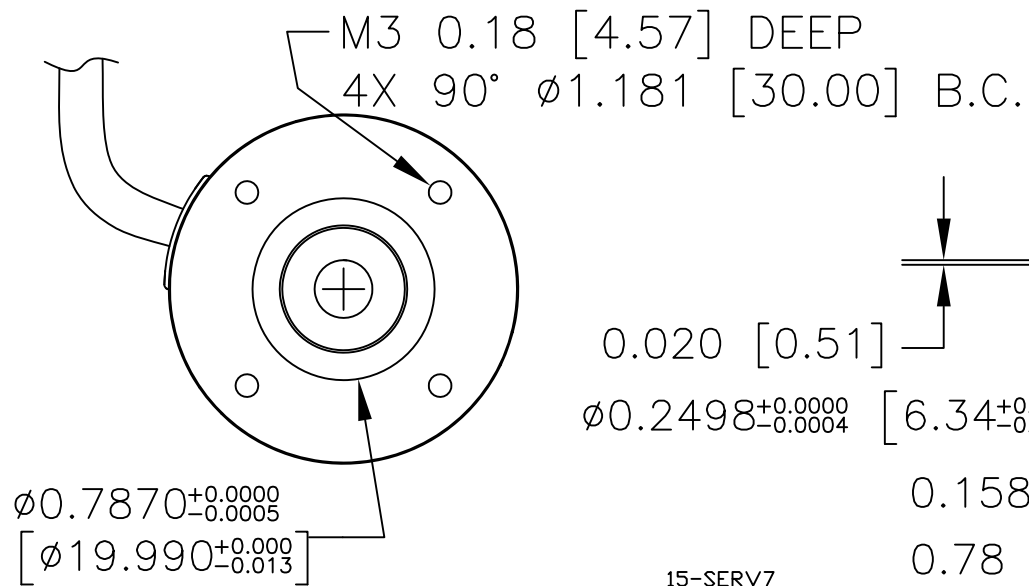

REVISIONS		
LTR	DESCRIPTION	DATE
-	INITIAL RELEASE	02/21/07
A	ECO 06820 GMA	10/30/14

CABLE LENGTH
18" [457] STANDARD

15-SERV7

ISSUE DATE	TOLERANCE		ENCODER PRODUCTS COMPANY	
NEXT ASSEMBLY	DECIMAL ± .005	INITIAL DATE DR TLM 2/21/07	NAME AND TITLE MODEL 15 #7 SERVO MOUNT	
PREV ASSEMBLY	DECIMAL ± .01	CK	DWG NUMBER 15-serv7	REV. A
PART NUMBER	ANGULAR ± .1°	QC		
		MFG	DWG SIZE B	SCALE NONE
		PRJ ENG	SHEET 1 OF 1	