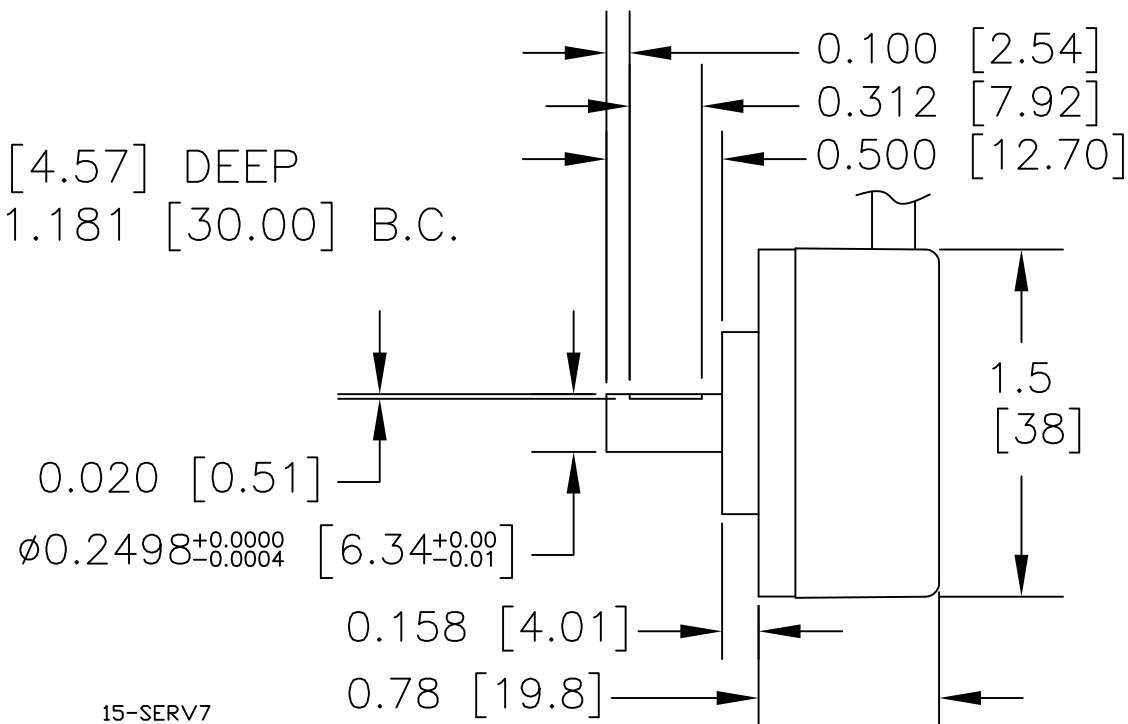

REVISIONS		
LTR	DESCRIPTION	DATE
-	INITIAL RELEASE	02/21/07
A	ECO 06820 GMA	10/30/14

CABLE LENGTH
18" [457] STANDARD

15-SERV7

ISSUE DATE	TOLERANCE		ENCODER PRODUCTS COMPANY	
NEXT ASSEMBLY	DECIMAL ± .005	INITIAL DATE DR TLM 2/21/07	NAME AND TITLE MODEL 15 #7 SERVO MOUNT	
PREV ASSEMBLY	DECIMAL ± .01	CK	DWG NUMBER 15-serv7	REV. A
PART NUMBER	ANGULAR ± .1°	QC		
		MFG	DWG SIZE B	SCALE NONE
		PRJ ENG	SHEET 1 OF 1	